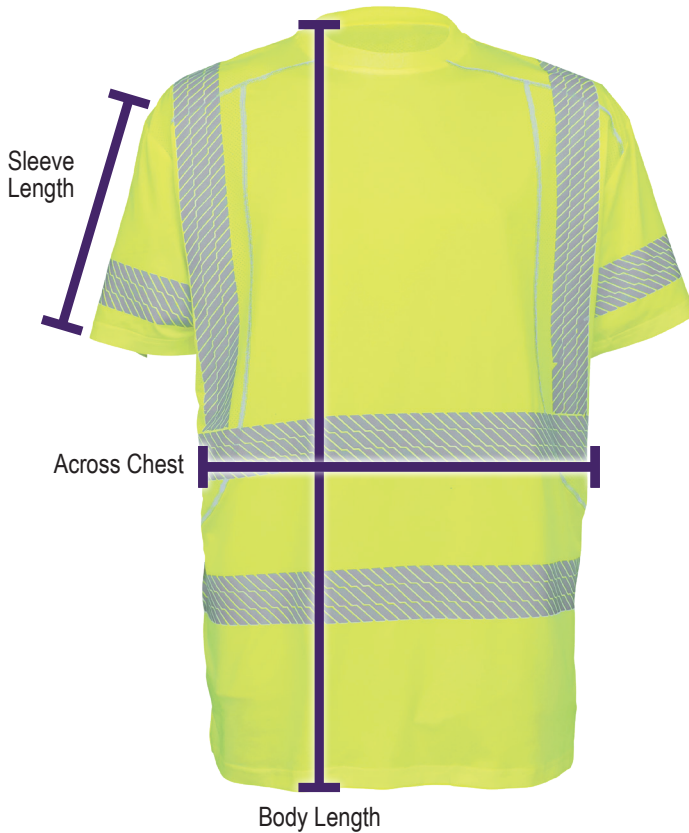

Safety T-Shirt Sizing Chart

Choosing the correct size in safety apparel is crucial for optimal protection and performance.

For an accurate size and fit in Global Glove safety t-shirts, please refer to the following general sizing dimensions.

SHORT SLEEVE T-SHIRTS

SIZE	BODY LENGTH	ACROSS CHEST	SLEEVE LENGTH
SMALL	26.5	18	8
MEDIUM	27.5	20	8.25
LARGE	28.5	22	8.5
XL	31.5	24	9
XLT	34.5	24	9
2XL	32.5	26	9.5
2XLT	35.5	26	9.5
3XL	33.5	28	9.75
4XL	34.5	30	10.25
5XL	35.5	32	10.5
6XL	36.5	34	11
7XL	37.75	35.75	11.5

LONG SLEEVE T-SHIRTS

SIZE	BODY LENGTH	ACROSS CHEST	SLEEVE LENGTH
SMALL	26.5	18	23.75
MEDIUM	27.5	20	24.5
LARGE	28.5	22	25.5
XL	31.5	24	26.25
2XL	32.5	26	27
3XL	33.5	28	27.75
4XL	34.5	30	28.5
5XL	35.5	32	29.25

ALL MEASUREMENTS IN INCHES

Estimate size to the closest fit.

Body proportions may vary.